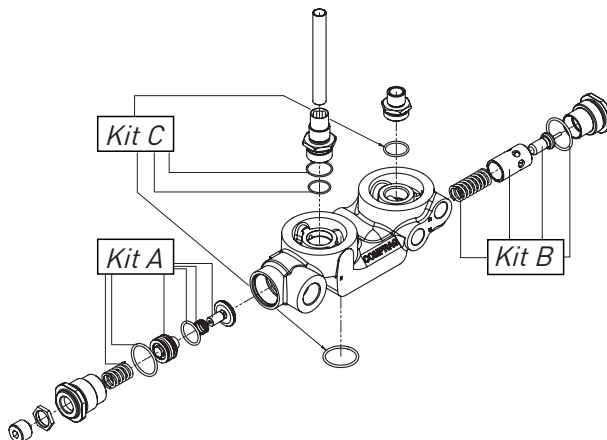

1. Maintenance set and main service components (Price list)

1.1 Maintenance set and main service components

Article	Description	Beschreibung	Описание
99900201	Maintenance set F05/FR05/FRD05 - Compressor oil (5 Liter) - Oil filter - Air filter - Oil-Air Separator	Wartungspaket F05/FR05/FRD05 - Kompressoröl (5 Liter) - Ölfilter - Luftfilter - Ölabscheider	Комплект техобслуживания F05/FR05/FRD05 - Масло (5 литров) - Фильтр масляный - Фильтр воздушный - Элемент сепарационный
17120105	Compressor oil (5 Liter)	Kompressoröl (5 Liter)	Масло (5 литров)
21040001	Oil filter	Ölfilter	Фильтр масляный
21020007	Air filter	Luftfilter	Фильтр воздушный
21051001	Oil-Air Separator	Ölabscheider	Элемент сепарационный

1.2 Maintenance kit, Combination Block

Article	Description	Beschreibung	Описание
21804001	Maintenance kit A	Wartungssatz A	Комплект ремонтный А
21804002	Maintenance kit B	Wartungssatz B	Комплект ремонтный В
21804003	Maintenance kit C	Wartungssatz C	Комплект ремонтный С

© 2021 Comprag ®. All rights reserved.

No part of the text and /or diagram may be reprinted or used without the prior written permission of Comprag.

The manufacturer reserves the right to make changes to a product design in order to enhance its technological and operational parameters without notifying the user.

The product type may considerably differ to that displayed in documents.