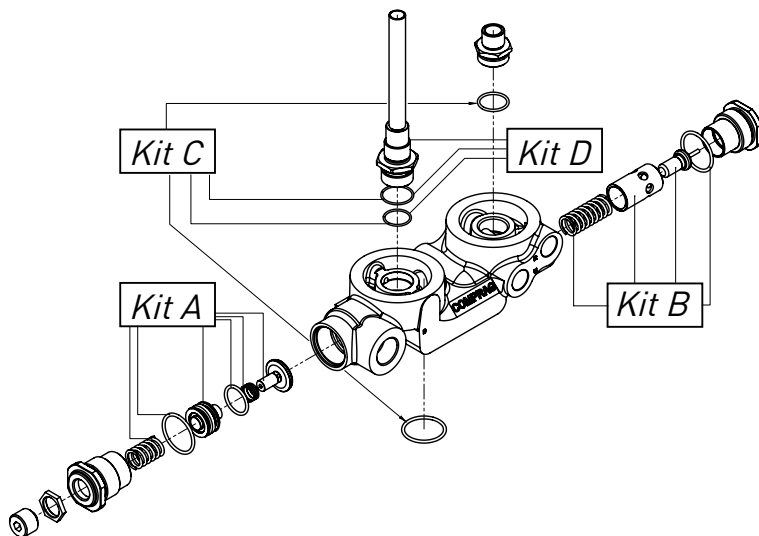

1. Maintenance set and main service components (Price list)

1.1 Maintenance set and main service components

Article	Description	Beschreibung	Описание
99900348	Maintancekit 500 A15/AR15/ARD15 - Oil filter - Air filter	Wartungskit 500 A15/AR15/ARD15 - Ölfilter - Luftfilter	Комплект техобслуживания 500 A15/AR15/ARD15 - Фильтр масляный - Фильтр воздушный
99900359	Maintancekit 2000 A15/AR15/ARD15 - Oil filter - Air filter - Oil-Air Separator - Filter plate	Wartungskit 2000 A15/AR15/ARD15 - Ölfilter - Luftfilter - Ölabscheider - Filterplatte	Комплект техобслуживания 2000 A15/AR15/ARD15 - Фильтр масляный - Фильтр воздушный - Элемент сепарационный - Фильтр панельный
17120105	Compressor oil (5 Liter)	Kompressoröl (5 Liter)	Масло (5 литров)

1.2 Maintenance kit, Combination Block

© Comprac ®. All rights reserved.

No part of the text and /or diagram may be reprinted or used without the prior written permission of Comprac.

The manufacturer reserves the right to make changes to a product design in order to enhance its technological and operational parameters without notifying the user.

The product type may considerably differ to that displayed in documents.