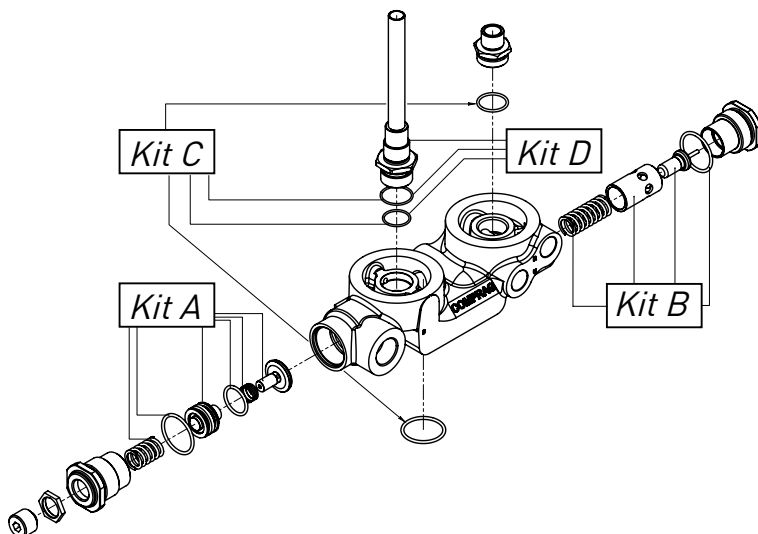

1. Maintenance set and main service components (Price list)

1.1 Maintenance set and main service components

Article	Description	Beschreibung	Описание
99900346	Maintancekit 500 A07/AR07/ARD07 - Oil filter - Air filter	Wartungskit 500 A07/AR07/ARD07 - Ölfilter - Luftfilter	Комплект техобслуживания 500 A07/AR07/ARD07 - Фильтр масляный - Фильтр воздушный
99900357	Maintancekit 2000 A07/AR07/ARD07 - Oil filter - Air filter - Oil-Air Separator - Filter plate	Wartungskit 2000 A07/AR07/ARD07 - Ölfilter - Luftfilter - Ölabscheider - Filterplatte	Комплект техобслуживания 2000 A07/AR07/ARD07 - Фильтр масляный - Фильтр воздушный - Элемент сепарационный - Фильтр панельный
17120105	Compressor oil (5 Liter)	Kompressoröl (5 Liter)	Масло (5 литров)

1.2 Maintenance kit, Combination Block

© Comprac ®. All rights reserved.

No part of the text and /or diagram may be reprinted or used without the prior written permission of Comprac.

The manufacturer reserves the right to make changes to a product design in order to enhance its technological and operational parameters without notifying the user.

The product type may considerably differ to that displayed in documents.